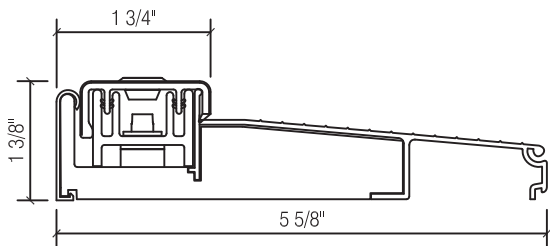

COBB CUSTOM SWINGING DOOR SILL OPTIONS

TYPE A
(SOLID OAK, FLAT)

TYPE T
(SOLID OAK, BEVEL)

ADJUSTABLE SILL
(INSWING - ALUMINUM)

TYPE H.C. (HANDICAP - ALUMINUM)

TYPE L.O.
(OUTSWING - SOLID OAK)

TYPE L.O.A.
(OUTSWING - ALUMINUM/OAK)

TYPE BSSO
(BUMPER SILL - OUTSWING)

Drawings & Specifications contain confidential information that are the property of T.M. Cobb Millwork Division and may not be reproduced or used without written permission by the Owner