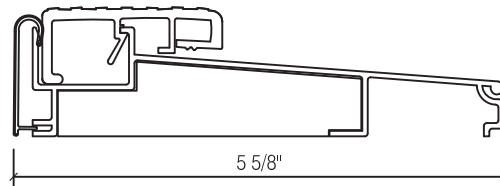

COBB CUSTOM SWINGING DOOR SILL OPTIONS

TYPE A
(SOLID OAK, FLAT)

TYPE T
(SOLID OAK, BEVEL)

ADJUSTABLE SILL
(INSWING - ALUMINUM)

TYPE H.C. (HANDICAP - ALUMINUM)

TYPE L.O.
(OUTSWING - SOLID OAK)

TYPE L.O.A.
(OUTSWING - ALUMINUM/OAK)

TYPE BSSO
(BUMPER SILL - OUTSWING)

Drawings & Specifications contain confidential information that are the property of T.M. Cobb Millwork Division and may not be reproduced or used without written permission by the Owner