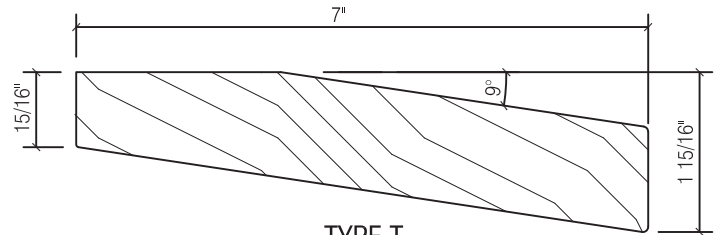

COBB CUSTOM SWINGING DOOR SILL OPTIONS

TYPE A
(SOLID OAK, FLAT)

TYPE T
(SOLID OAK, BEVEL)

ADJUSTABLE SILL
(INSWING - ALUMINUM)

TYPE H.C. (HANDICAP - ALUMINUM)

TYPE L.O.
(OUTSWING - SOLID OAK)

TYPE L.O.A.
(OUTSWING - ALUMINUM/OAK)

TYPE BSSO
(BUMPER SILL - OUTSWING)

Drawings & Specifications contain confidential information that are the property of T.M. Cobb Millwork Division and may not be reproduced or used without written permission by the Owner