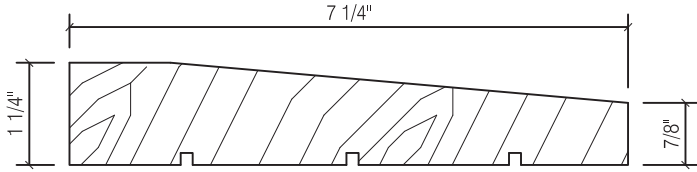

COBB CUSTOM SWINGING DOOR SILL OPTIONS

TYPE A
(SOLID OAK, FLAT)

TYPE T
(SOLID OAK, BEVEL)

ADJUSTABLE SILL
(INSWING - ALUMINUM)

TYPE H.C. (HANDICAP - ALUMINUM)

TYPE L.O.
(OUTSWING - SOLID OAK)

TYPE L.O.A.
(OUTSWING - ALUMINUM/OAK)

TYPE BSSO
(BUMPER SILL - OUTSWING)

Drawings & Specifications contain confidential information that are the property of T.M. Cobb Millwork Division and may not be reproduced or used without written permission by the Owner