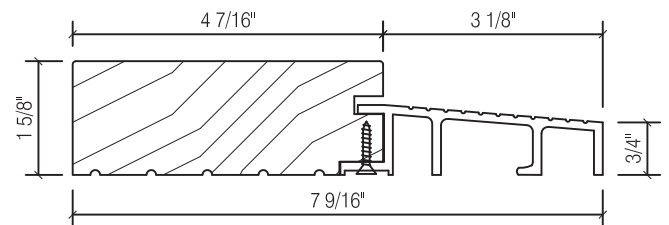

COBB CUSTOM SWINGING DOOR SILL OPTIONS

TYPE A
(SOLID OAK, FLAT)

TYPE T
(SOLID OAK, BEVEL)

ADJUSTABLE SILL
(INSWING - ALUMINUM)

TYPE H.C. (HANDICAP - ALUMINUM)

TYPE L.O.
(OUTSWING - SOLID OAK)

TYPE L.O.A.
(OUTSWING - ALUMINUM/OAK)

TYPE BSSO
(BUMPER SILL - OUTSWING)

Drawings & Specifications contain confidential information that are the property of T.M. Cobb Millwork Division and may not be reproduced or used without written permission by the Owner