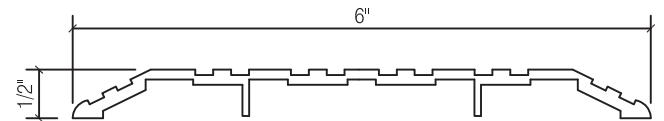

COBB CUSTOM SWINGING DOOR SILL OPTIONS

TYPE A
(SOLID OAK, FLAT)

TYPE T
(SOLID OAK, BEVEL)

ADJUSTABLE SILL
(INSWING - ALUMINUM)

TYPE H.C. (HANDICAP - ALUMINUM)

TYPE L.O.
(OUTSWING - SOLID OAK)

TYPE L.O.A.
(OUTSWING - ALUMINUM/OAK)

TYPE BSSO
(BUMPER SILL - OUTSWING)

Drawings & Specifications contain confidential information that are the property of T.M. Cobb Millwork Division and may not be reproduced or used without written permission by the Owner