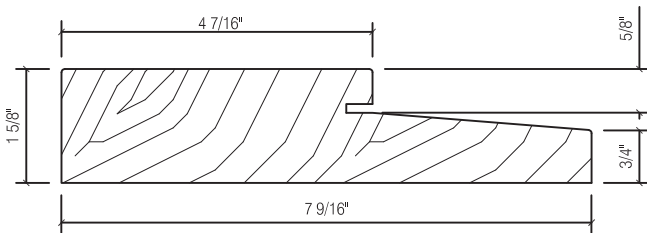

COBB CUSTOM SWINGING DOOR SILL OPTIONS

TYPE A
(SOLID OAK, FLAT)

TYPE T
(SOLID OAK, BEVEL)

ADJUSTABLE SILL
(INSWING - ALUMINUM)

TYPE H.C. (HANDICAP - ALUMINUM)

TYPE L.O.
(OUTSWING - SOLID OAK)

TYPE L.O.A.
(OUTSWING - ALUMINUM/OAK)

TYPE BSSO
(BUMPER SILL - OUTSWING)

Drawings & Specifications contain confidential information that are the property of T.M. Cobb Millwork Division and may not be reproduced or used without written permission by the Owner