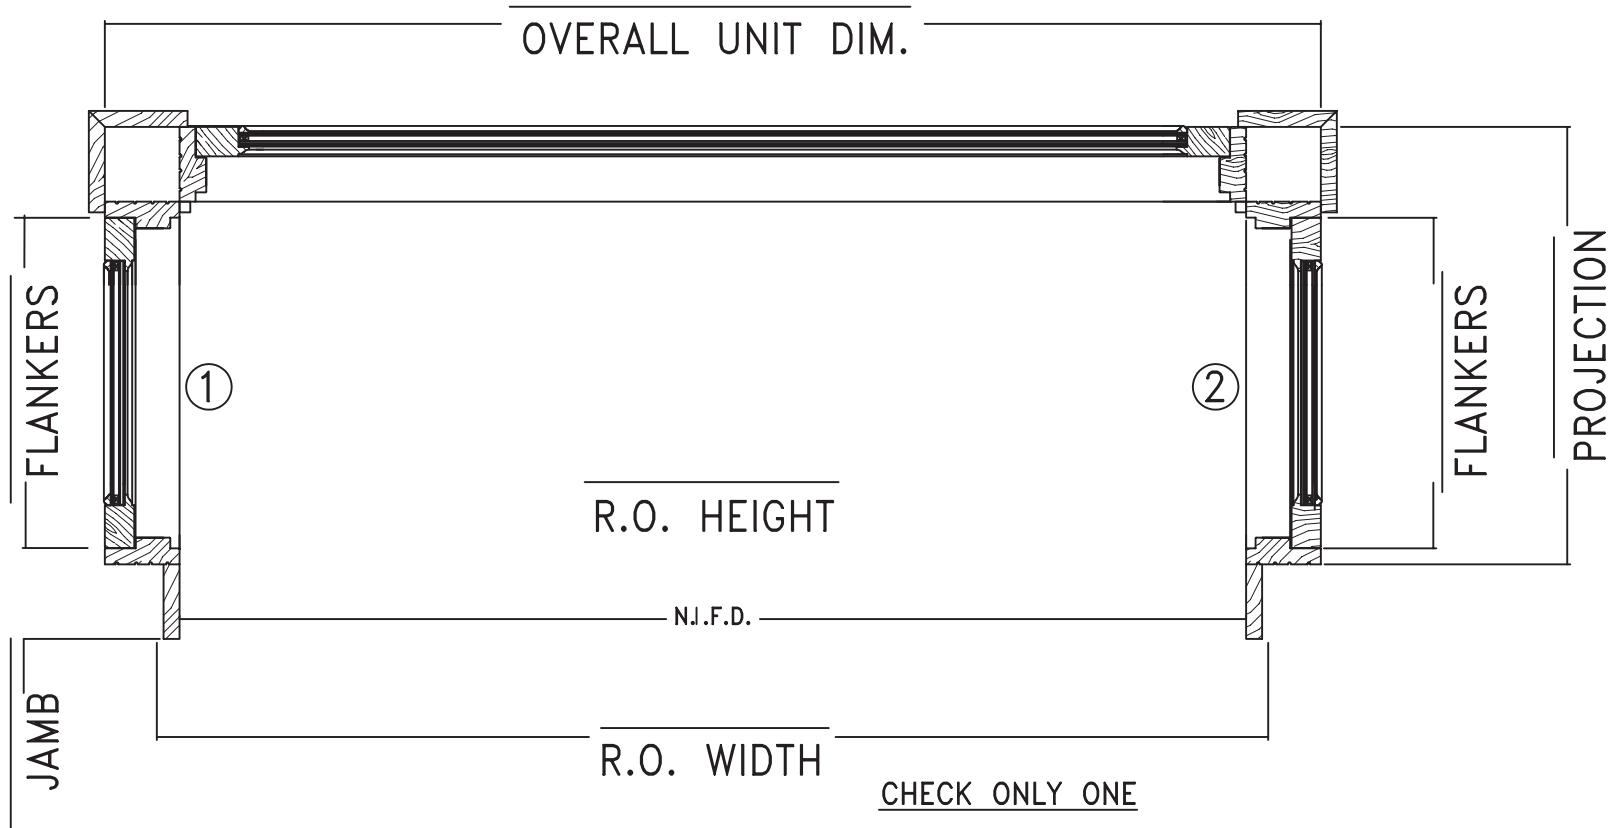

T.M.COBB

MILLWORK DIVISION

DOORS • WINDOWS • MILLWORK

The Professional Builders Choice

Supplier of Quality Building Materials Since 1935.

BOX UNIT MEASUREMENT FORM

DOUBLE HUNG

CASEMENT

①

②

HANDING

LEFT
 RIGHT

LEFT
 RIGHT

HEAD & SEAT BOARD

HEAD BOARD ONLY

SEAT BOARD ONLY

NO HEAD & SEAT BOARD