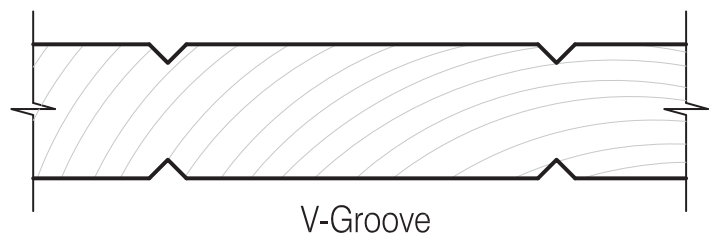

1/4" Flat Panel  
Used on 1 3/8" doors

3/4" Hip Raised Panel\*

3/4" Flat Panel  
Used on 1 3/4" doors

1 1/4" Hip Raised Panel\*

3/4" Beveled Panel

1 3/8" Hip Raised Panel\*

1 1/4" Aspen Raised Panel\*  
with P&G Sticking

\*Can be V-Grooved. Cobb Custom standard is Beaded V-Groove.

Beaded V-Groove (\*Std.)

V-Groove