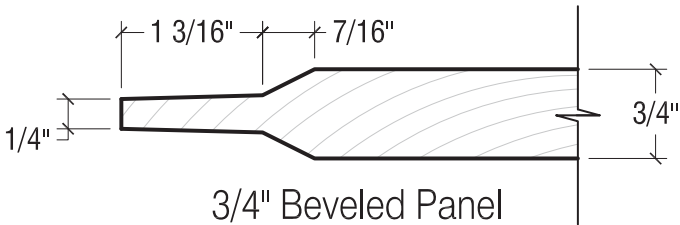

1/4" Flat Panel  
Used on 1 3/8" doors

3/4" Hip Raised Panel\*

3/4" Flat Panel  
Used on 1 3/4" doors

1 1/4" Hip Raised Panel\*

3/4" Beveled Panel

1 3/8" Hip Raised Panel\*

1 1/4" Aspen Raised Panel\*  
with P&G Sticking

\*Can be V-Grooved. Cobb Custom standard is Beaded V-Groove.

Beaded V-Groove (\*Std.)

V-Groove