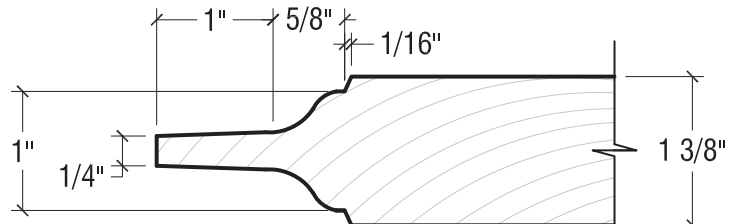

1/4" Flat Panel  
Used on 1 3/8" doors

3/4" Hip Raised Panel\*

3/4" Flat Panel  
Used on 1 3/4" doors

1 1/4" Hip Raised Panel\*

3/4" Beveled Panel

1 3/8" Hip Raised Panel\*

1 1/4" Aspen Raised Panel\*  
with P&G Sticking

\*Can be V-Grooved. Cobb Custom standard is Beaded V-Groove.

Beaded V-Groove (\*Std.)

V-Groove