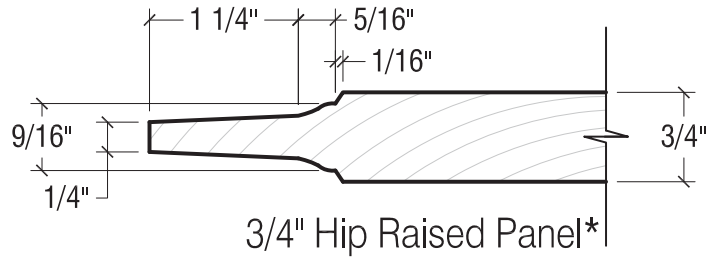

1/4" Flat Panel  
Used on 1 3/8" doors

3/4" Hip Raised Panel\*

3/4" Flat Panel  
Used on 1 3/4" doors

1 1/4" Hip Raised Panel\*

3/4" Beveled Panel

1 3/8" Hip Raised Panel\*

1 1/4" Aspen Raised Panel\*  
with P&G Sticking

\*Can be V-Grooved. Cobb Custom standard is Beaded V-Groove.

Beaded V-Groove (\*Std.)

V-Groove