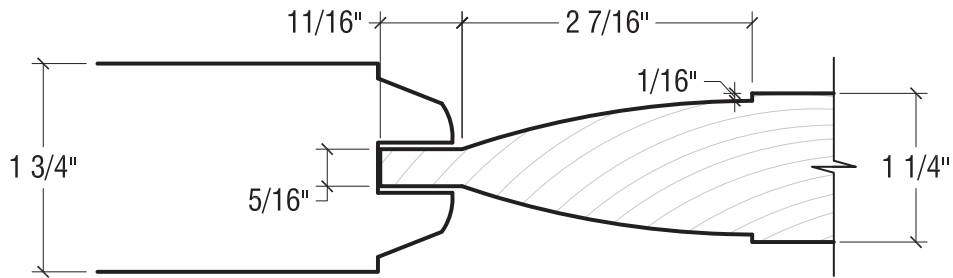

1/4" Flat Panel  
Used on 1 3/8" doors

3/4" Hip Raised Panel\*

3/4" Flat Panel  
Used on 1 3/4" doors

1 1/4" Hip Raised Panel\*

3/4" Beveled Panel

1 3/8" Hip Raised Panel\*

1 1/4" Aspen Raised Panel\*  
with P&G Sticking

\*Can be V-Grooved. Cobb Custom standard is Beaded V-Groove.

Beaded V-Groove (\*Std.)

V-Groove