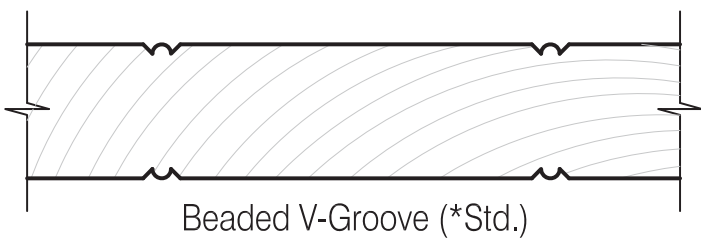

1/4" Flat Panel  
Used on 1 3/8" doors

3/4" Hip Raised Panel\*

3/4" Flat Panel  
Used on 1 3/4" doors

1 1/4" Hip Raised Panel\*

3/4" Beveled Panel

1 3/8" Hip Raised Panel\*

1 1/4" Aspen Raised Panel\*  
with P&G Sticking

\*Can be V-Grooved. Cobb Custom standard is Beaded V-Groove.

Beaded V-Groove (\*Std.)

V-Groove