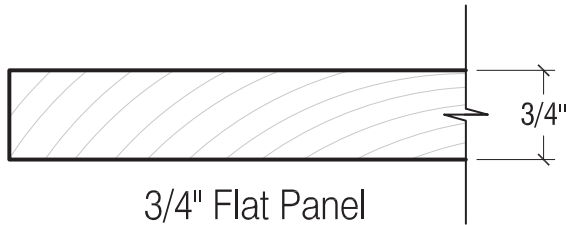

1/4" Flat Panel  
Used on 1 3/8" doors

3/4" Hip Raised Panel\*

3/4" Flat Panel  
Used on 1 3/4" doors

1 1/4" Hip Raised Panel\*

3/4" Beveled Panel

1 3/8" Hip Raised Panel\*

1 1/4" Aspen Raised Panel\*  
with P&G Sticking

\*Can be V-Grooved. Cobb Custom standard is Beaded V-Groove.

Beaded V-Groove (\*Std.)

V-Groove