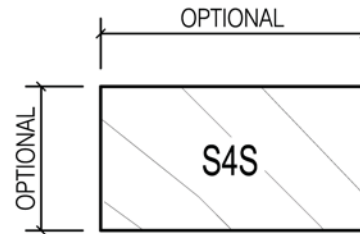

EASTERN BRICK MOULD

EASTERN STUCCO MOULD

CALIFORNIA BRICK MOULD

CALIFORNIA STUCCO MOULD

STUCCO MOULD

SQUARE (FLAT ON 4 SIDES)

Drawings & Specifications contain confidential information that are the property of T.M. Cobb Millwork Division and may not be reproduced or used without written permission by the Owner